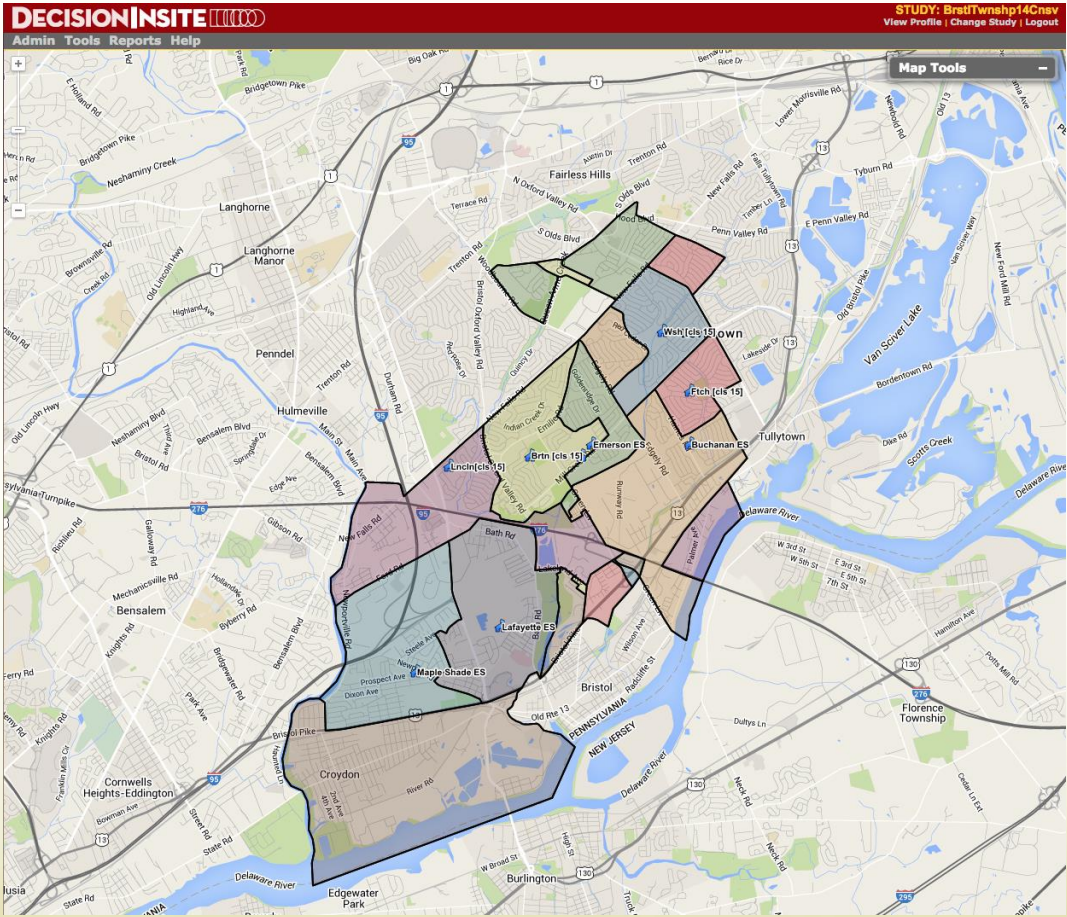

# Bristol Township School District

Realignment of Attendance Areas  
February 8, 2016

# Current Elementary School Boundaries 2015-2016 School Year

# Elementary School Boundaries 2016-2017 School Year

# Brookwood Elementary

(Estimated Attendance 1,225)