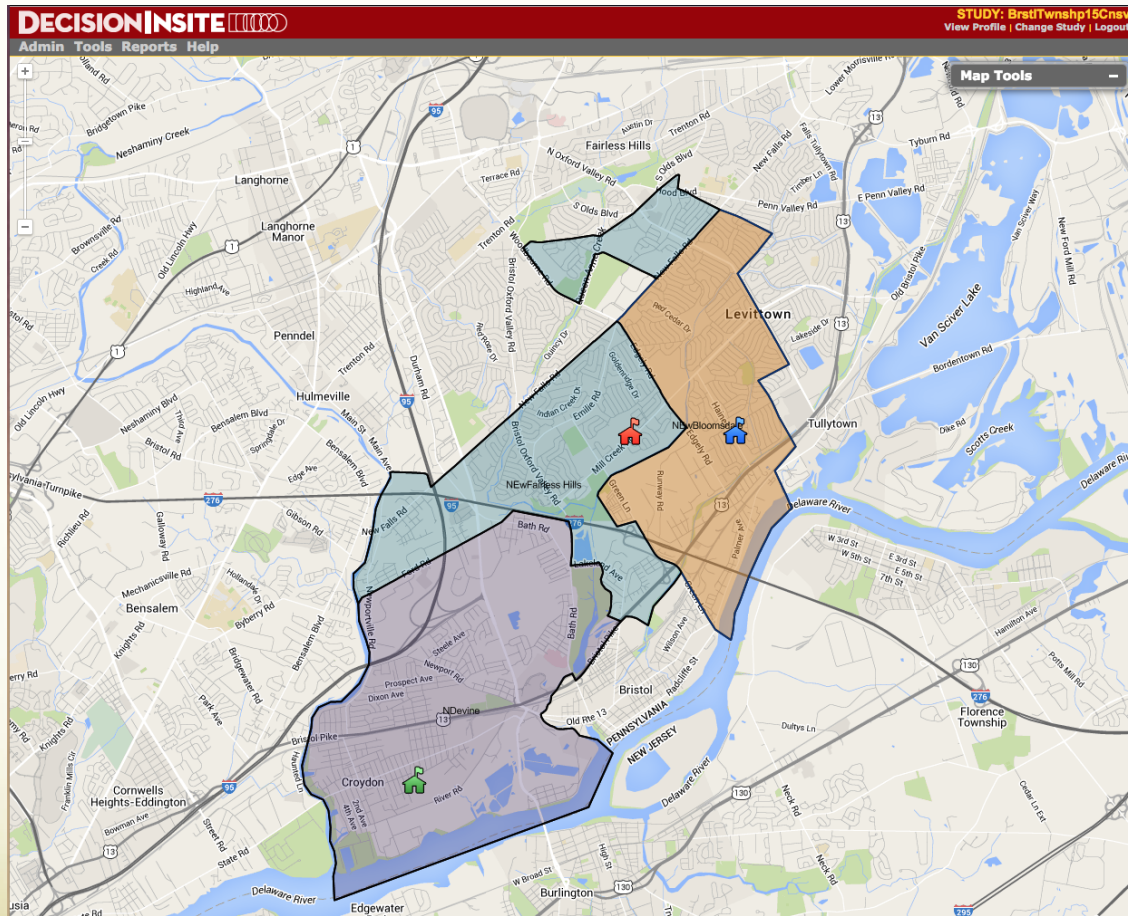

# Bristol Township School District

Realignment of Attendance Areas  
February 8, 2016

# Current Elementary School Boundaries 2015-2016 School Year

# Brookwood Elementary

(Estimated Attendance 1,225)